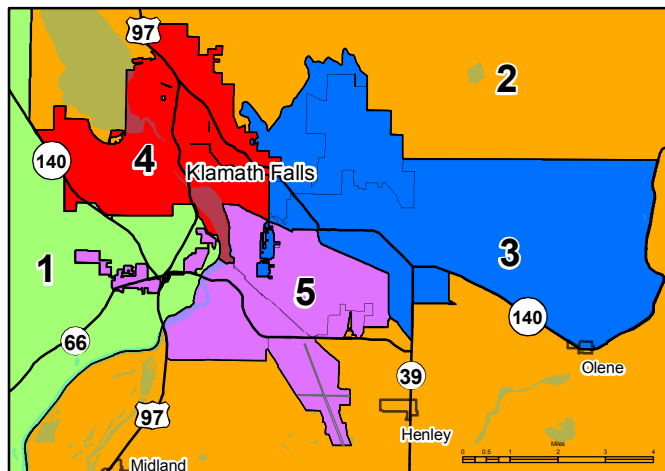

Klamath County

Districts

Precincts

- 1 (1,2,3,4,5,7,11)
- 2 (6,8,9,10,13,14,15,16,17,18)
- 3 (12,19,20,21,25,26,41)
- 4 (30,31,32,33,34,35,36,37,38,39,40)
- 5 (22,23,24,27,28,29,42)

4/25/2008