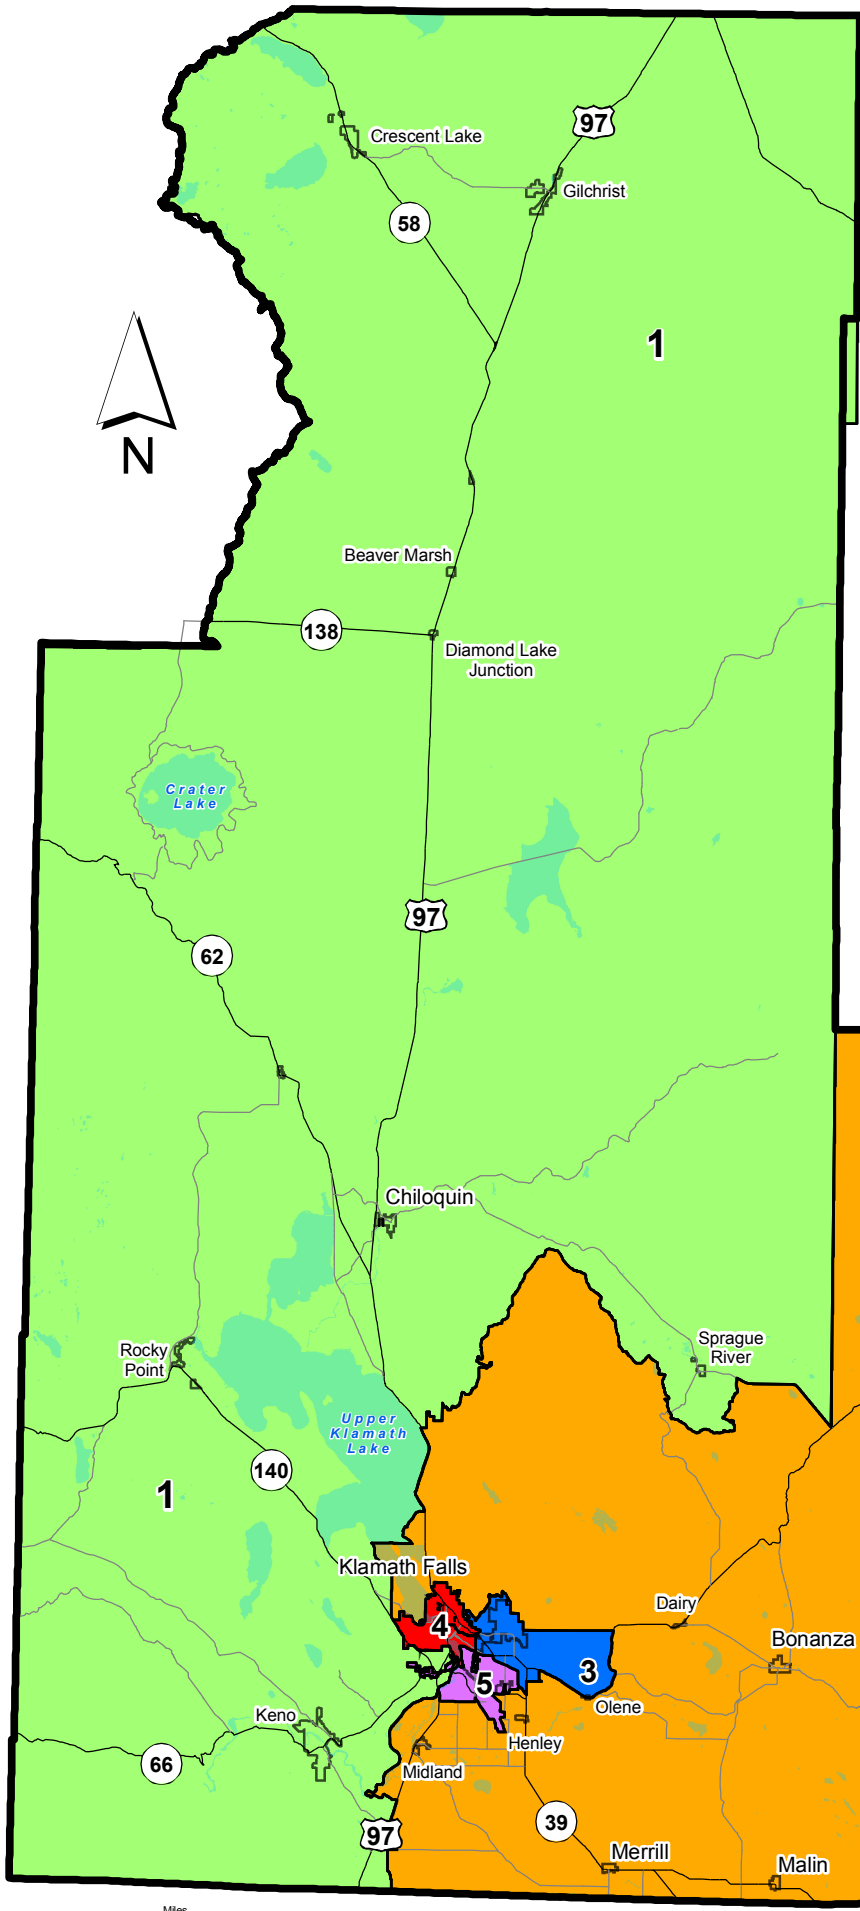

Klamath County

Districts

Precincts

- 1 (1,2,3,4,5,7,11)
- 2 (6,8,9,10,13,14,15,16,17,18)
- 3 (12,19,20,21,25,26,41)
- 4 (30,31,32,33,34,35,36,37,38,39,40)
- 5 (22,23,24,27,28,29,42)

4/25/2008